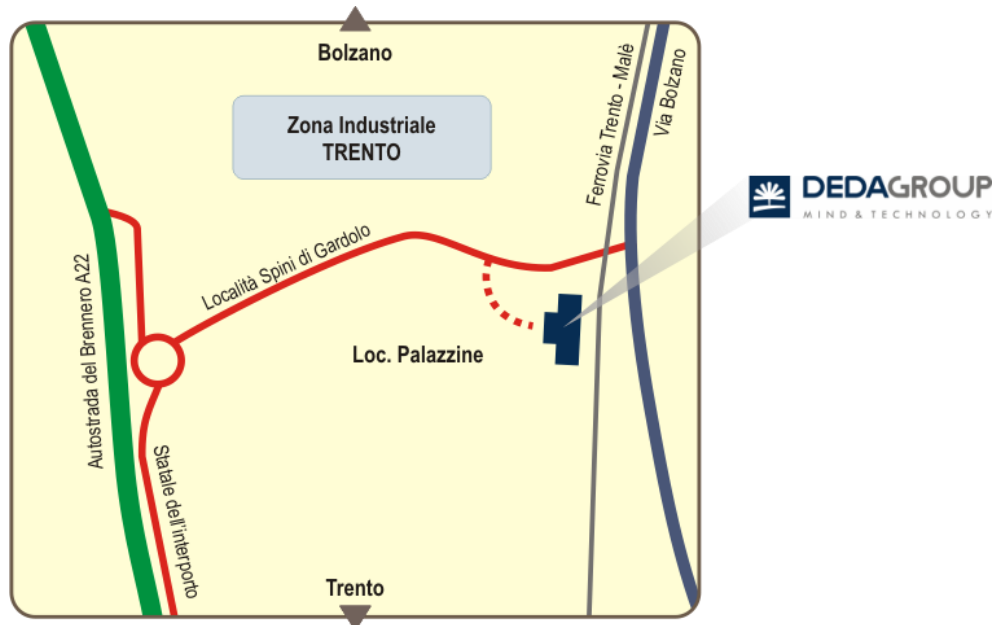

DEDAGROUP spa

Loc. Palazzine 120/f, 38121 Trento (TN)

P +39 0461 997111 – F +39 0461 997110

HOW TO REACH US BY CAR

From the Trento Nord motorway exit

Follow the signs for the Gardolo industrial estate (Zona Industriale); after the Scania plant, on the left, take the first right before the level crossing.

From Via Bolzano

For those arriving from the south: after the turn off for Meano turn left at traffic light by the Cattoi Suzuki dealer and follow signs for the Gardolo Zona Industriale. Turn left after the level crossing.

For those arriving from the north: after Lavis follow the signs for the Gardolo Zona Industriale. Turn left after the level crossing.

HOW TO REACH US BY PUBLIC TRANSPORT

From Trento railway station follow the signs for the Ferrovia Trento-Malè. Take the train for Malè and get off at the Zona Industriale stop (next door to DEDAGROUP).

By no. 17 bus: get off at the stop outside the Cattoi Suzuki dealer. Cross Via Bolzano at the traffic light and walk over the level crossing: DEDAGROUP is the first building on the left.